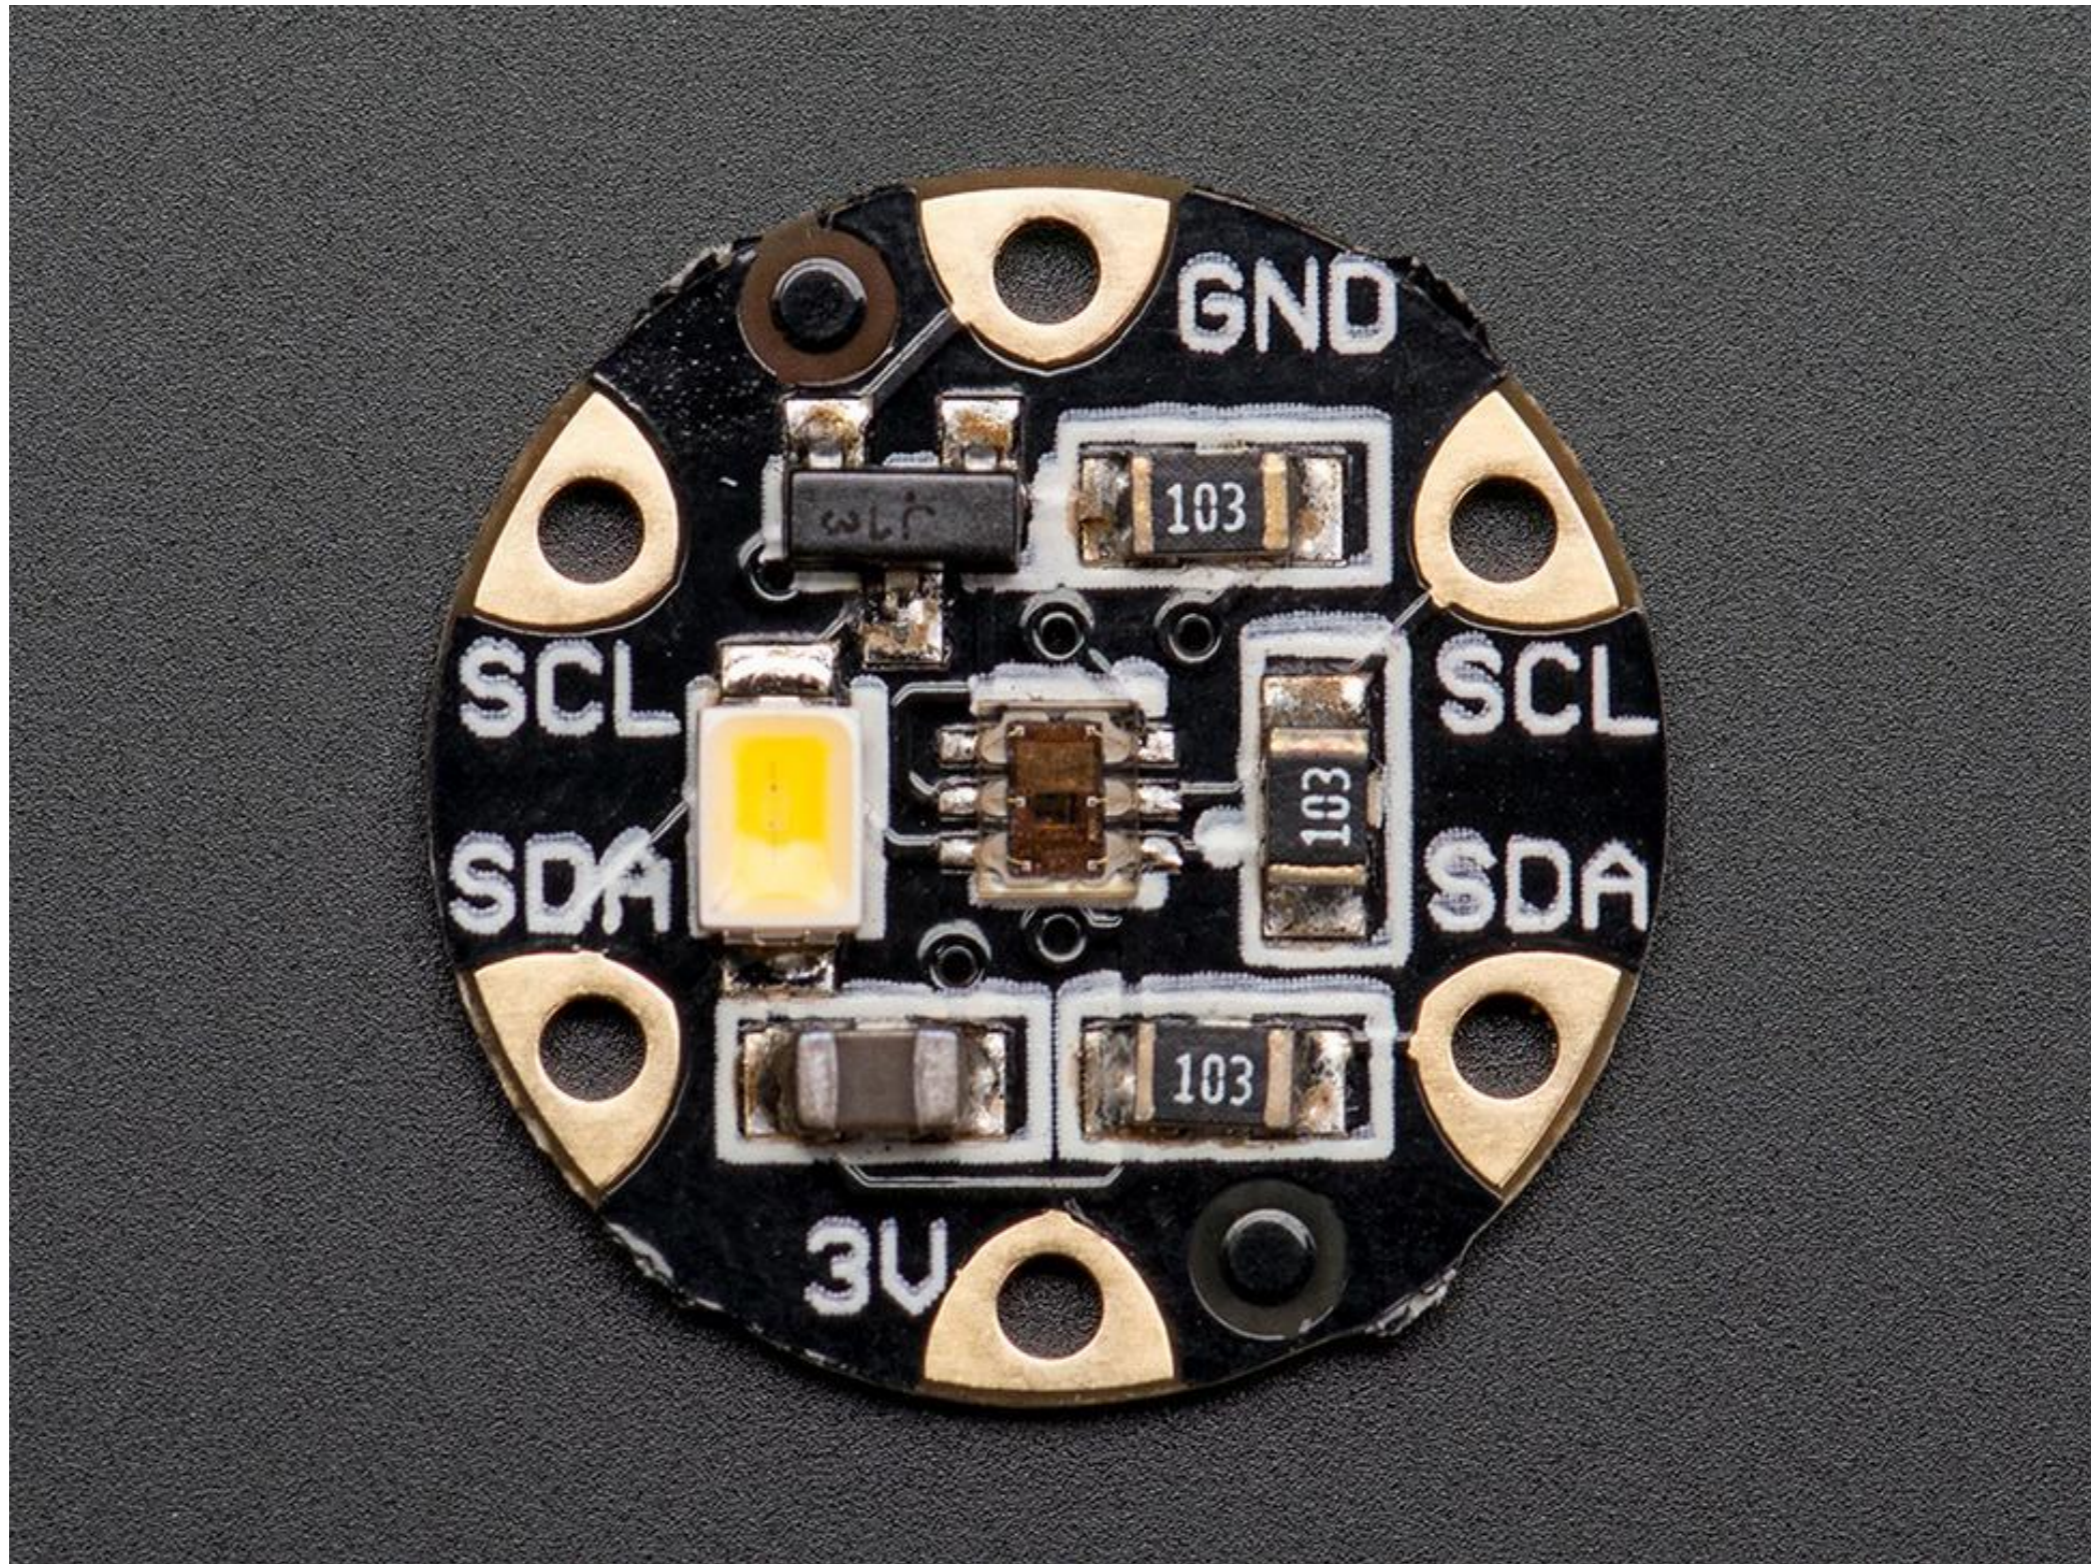

Sensors

Accelerometer

Color Sensor

Color Sensor

GPS Sensor

Light Sensor

Light (Lux) Sensor

Volume Sensor - Microphone (can be made sewable)

Pulse Sensor

UV Sensor

Wind (Breath) Sensor

Plus other sensors you have discovered....

Outputs

Buzzer

Vibration Motor

Heating Pad

Thermochromatic Pigment

EL glow panel